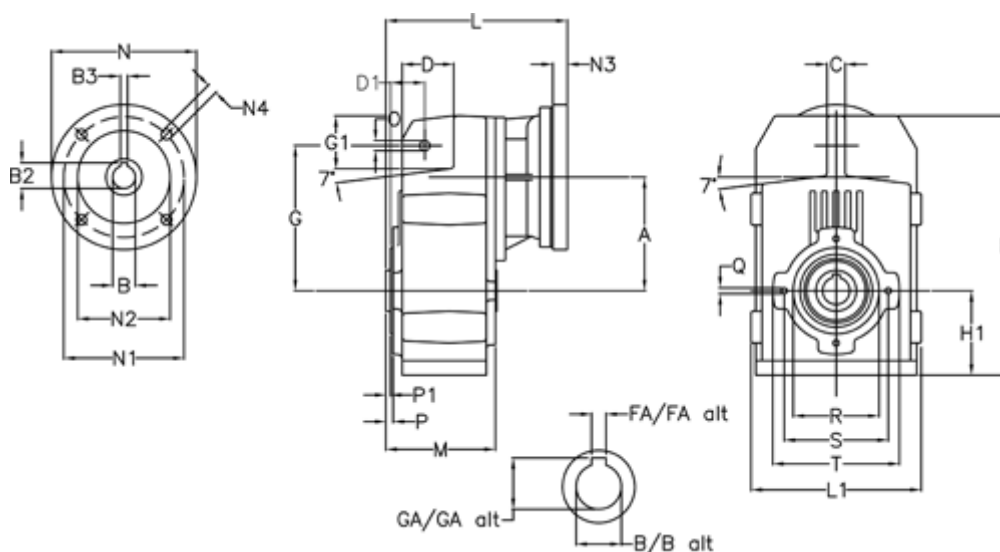

Article number: 29560202183225
 Description: Shaft mounted gear
 A252H35-21,8-P71B5

Measures

A = 128.75	FA = 10	M = 135.5	Q = M10x14
B = 35	G = 162	N = 160	R = 110
B1 = 14	G1 = 58.0	N1 = 130	S = 130
B2 = 16.3	GA = 38.3	N2 = 110	T = 150
B3 = 5	H = 290.5	N4 = M8x16	
C = 20	H1 = 93.5	O = 13	
D = 57.0	L = 213.0	P = 6.0	
D1 = 43.5	L1 = 188	P1 = 3.5	